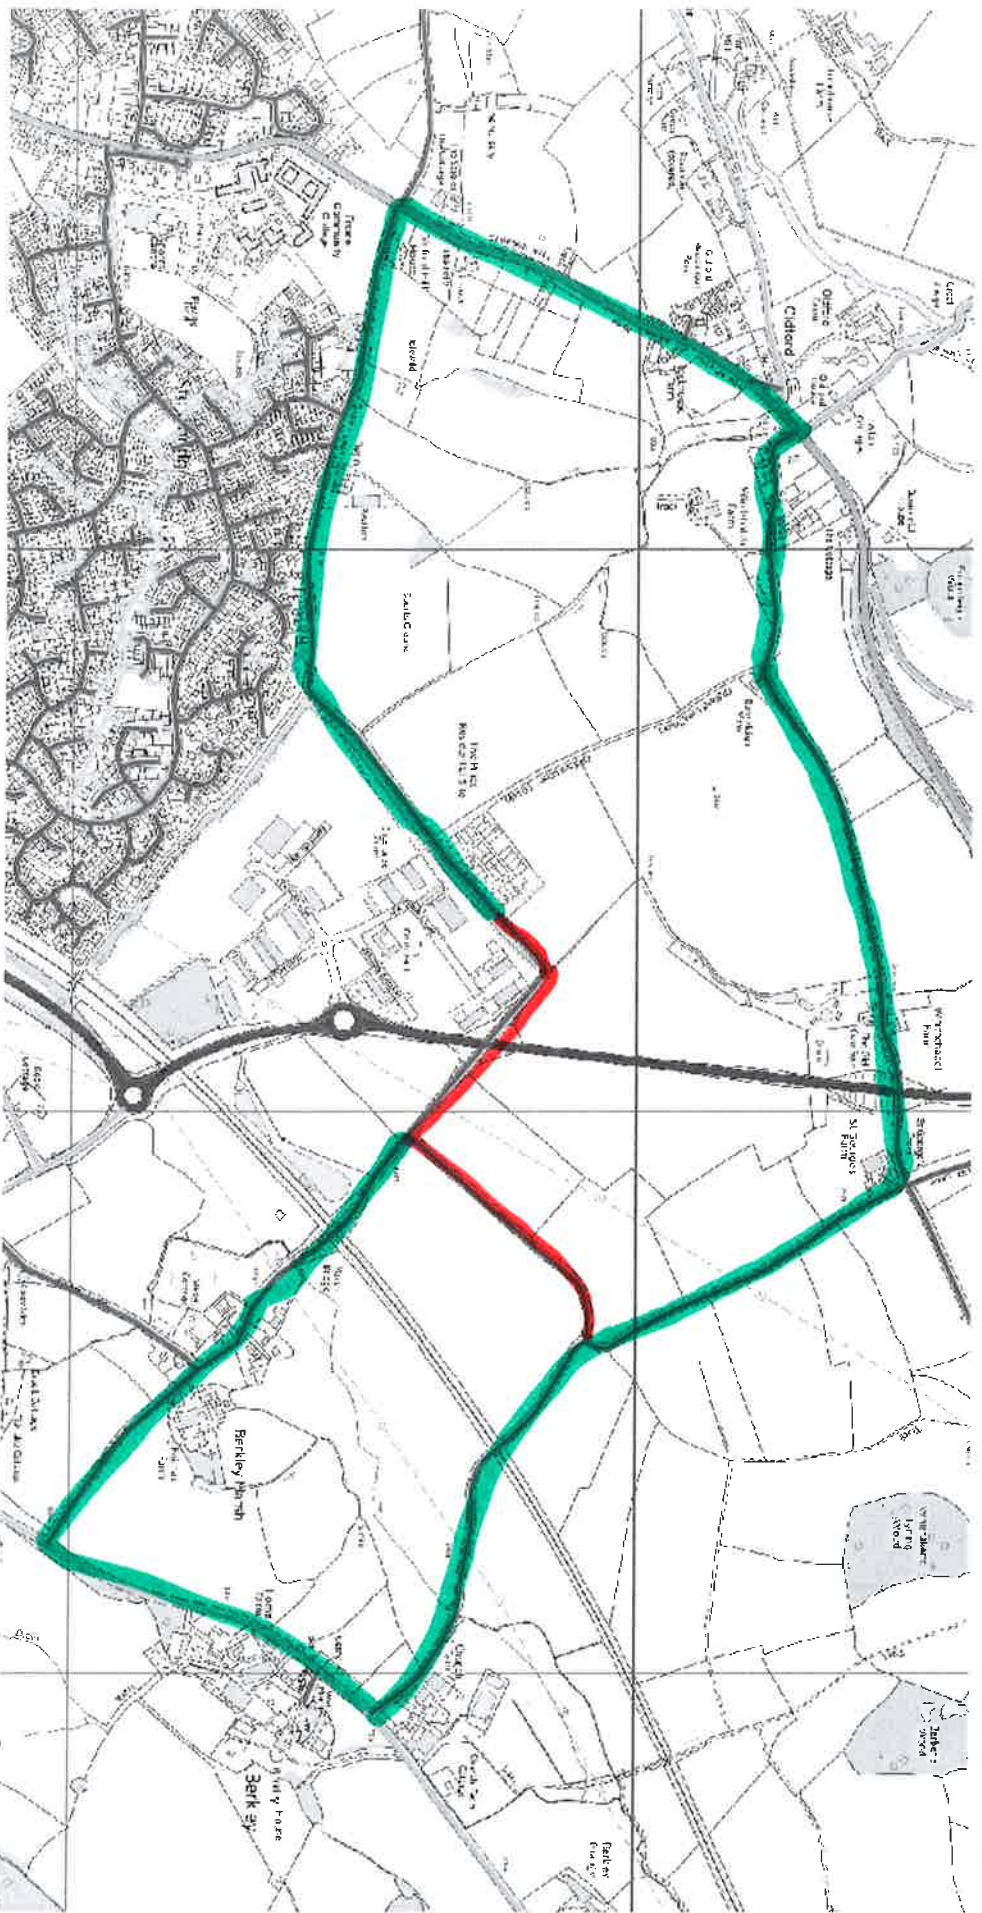

**SOMERSET COUNTY COUNCIL**  
**intranet MAPPING**

**RCNME7525 Berkeley Lane & Dark Lane,  
Berkeley..**

Scale - 1:12,754.67  
Eastings: 379732, Northings: 149736

Somerset County Council 100038382 (2016) Crown Copyright