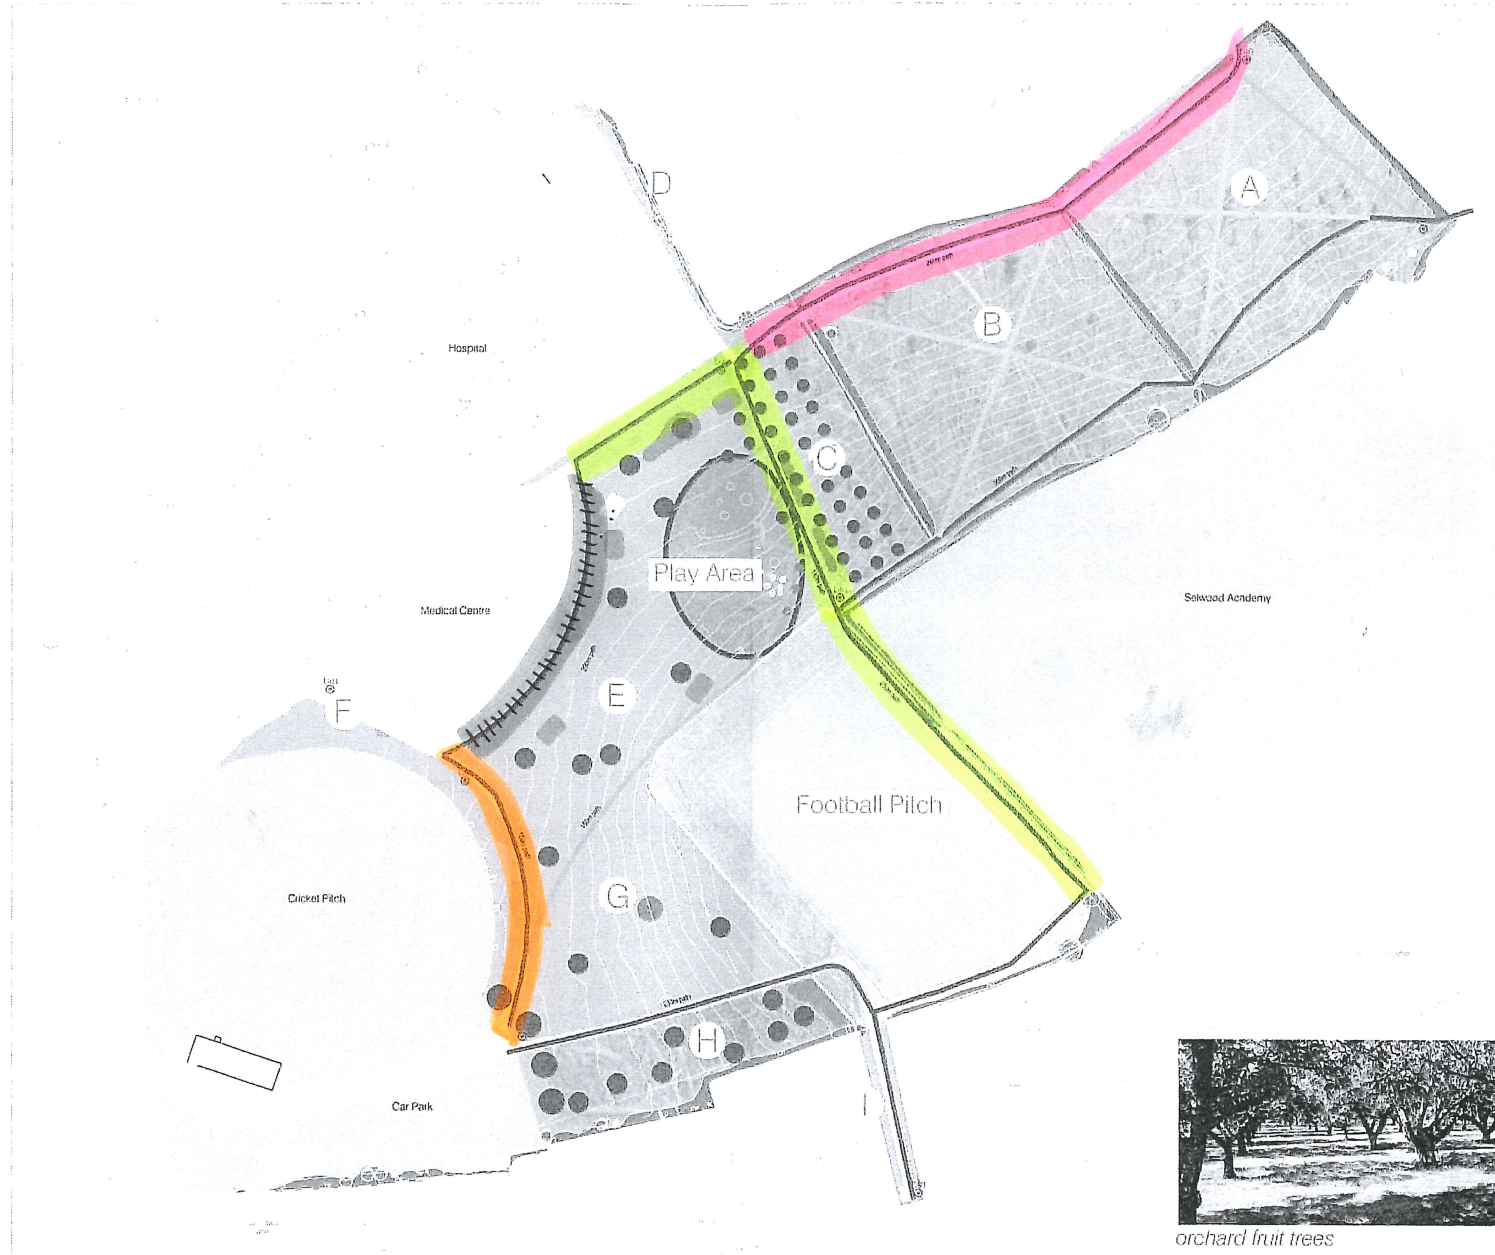

Management & Improvement Plan : The Old Showfield

wildflower meadows

fitness equipment

play fencing

play surfacing

- key
- New Bench
 - Suggested location of new outdoor fitness equipment. 2-3 pieces per location.
 - New Litter Bin
 - New Trees
Example species: Oak, Beech, Lime.
 - Community Orchard.
Fruit trees within long grass.
 - Path Improvements : Tarmac
 - Path Improvements : Soil Binding
(Compacted) Gravel
 - Path Improvements : Mown Grass
 - Wildflower Meadow Areas & Hedgerow Margins (3 hectares)
 - PLAY AREA IMPROVEMENTS
New play surfacing and fencing with hedge.
 - PLANTING
Areas of new shrub planting, o.g. Dogwood.

North

1:1000 at A1 / 1:2000 at A3

- N/A
- PHASE 1
- PHASE 2
- PHASE 3

orchard fruit trees